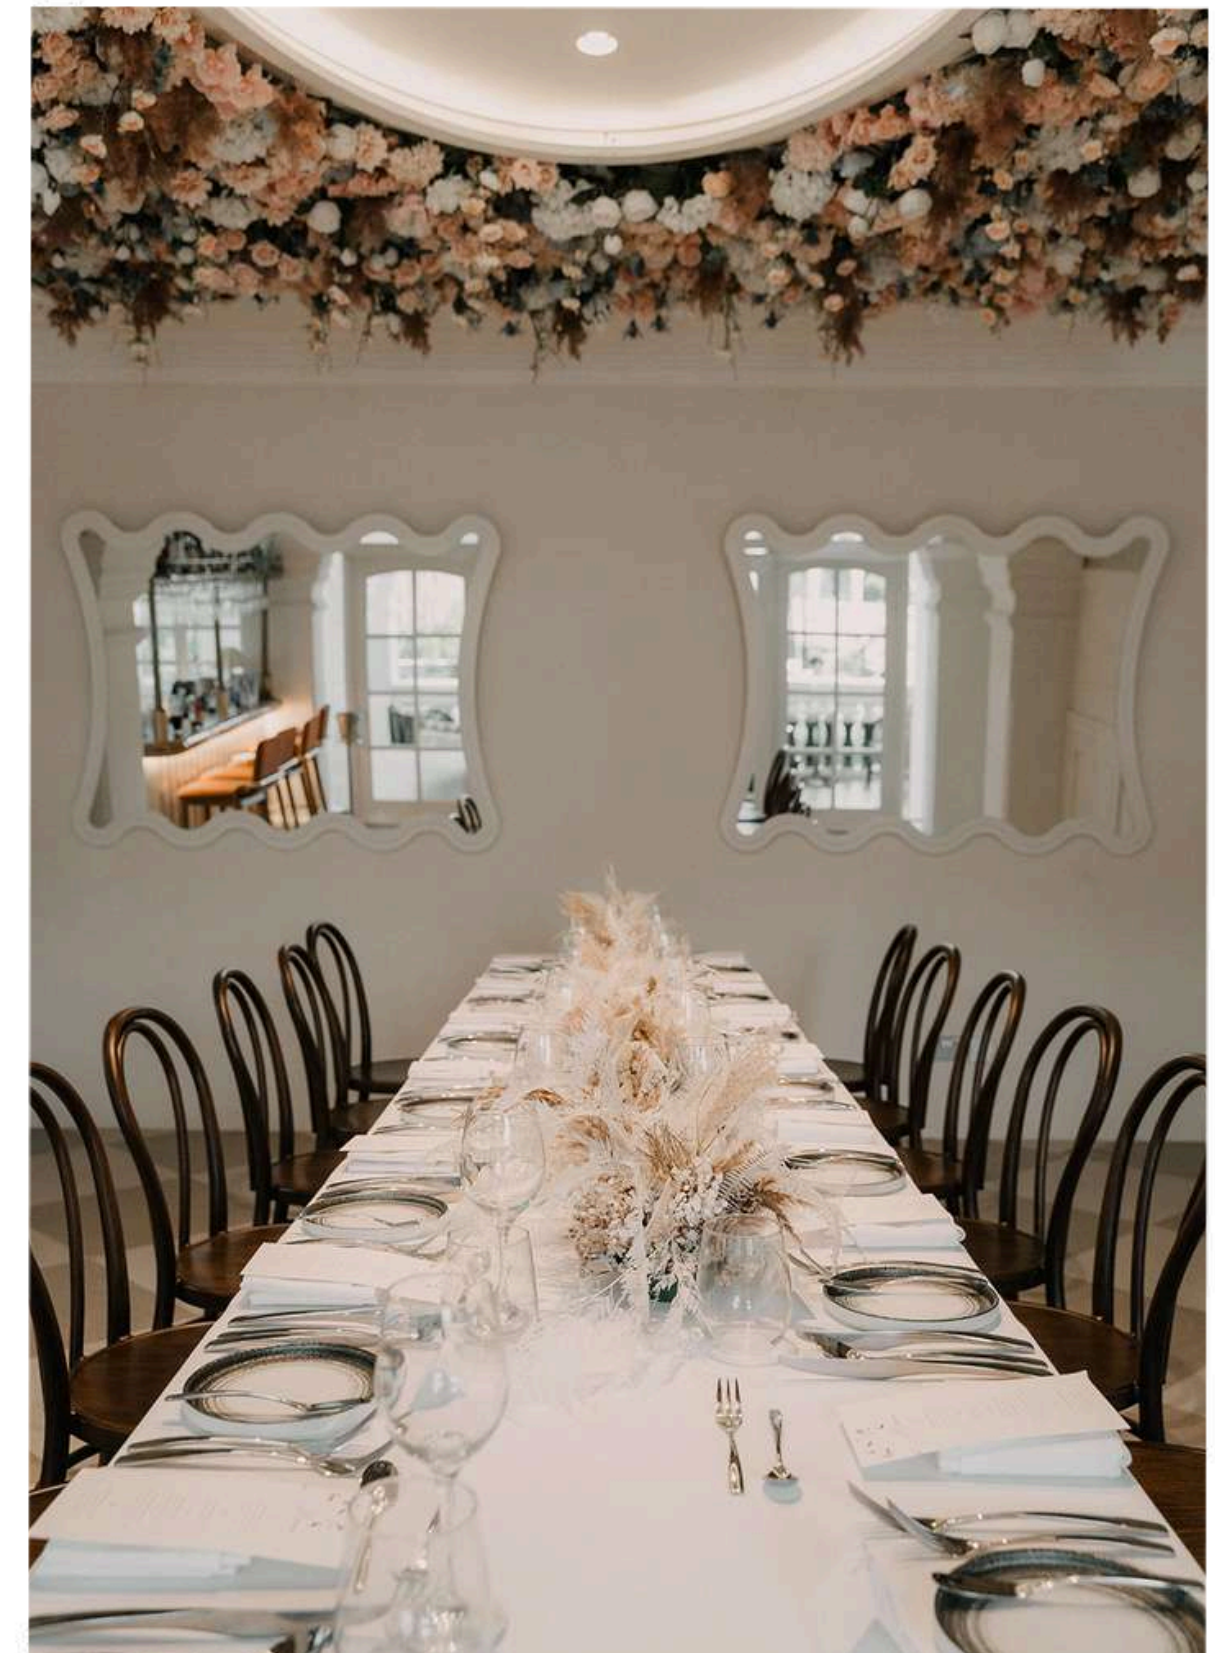

Wildseed

The cafe's ambiance embodies elegant minimalism with clean lines and neutral colors, evoking a sense of openness and lightness, akin to a blank canvas awaiting transformation.

Floral elegance graces the decor, with tasteful flower arrangements adorning tables and walls, infusing the space with the changing seasons' natural beauty.

Versatile spaces cater to various needs, offering cozy corners for intimate conversations, communal tables for collaborative work or meetings, and open areas for gatherings and events.