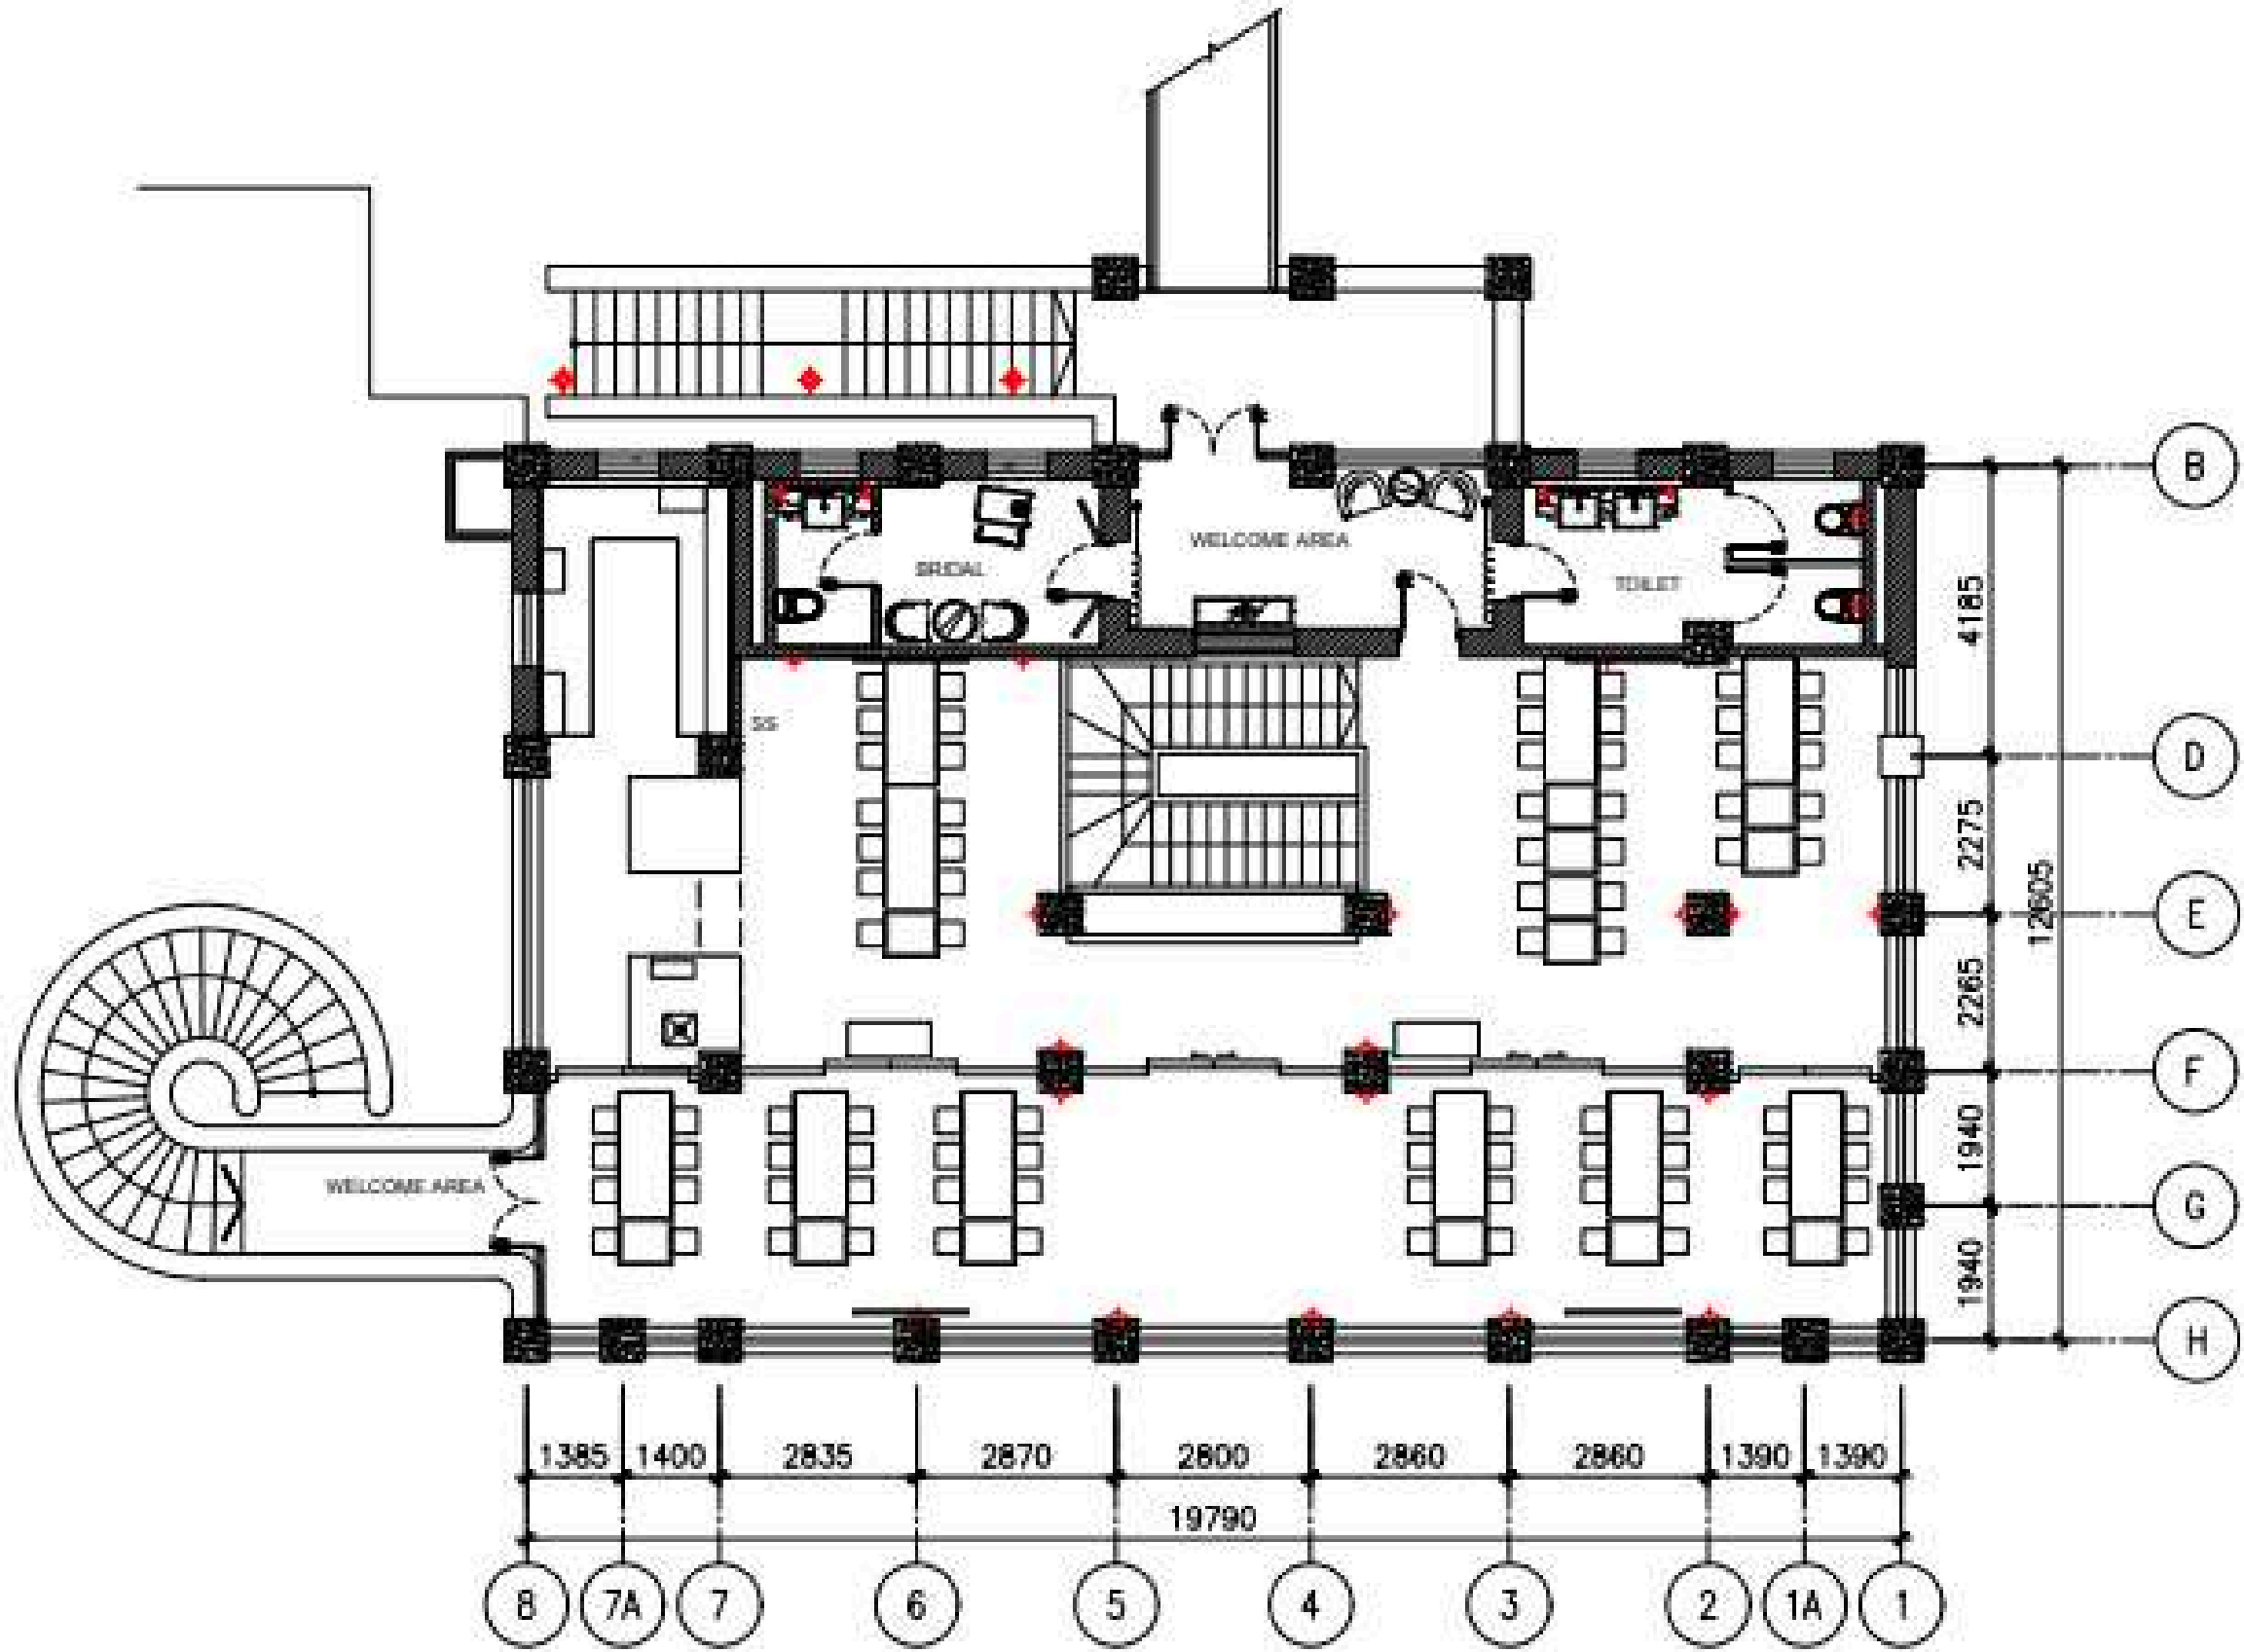

Floorplan - Level 2 (Camille)